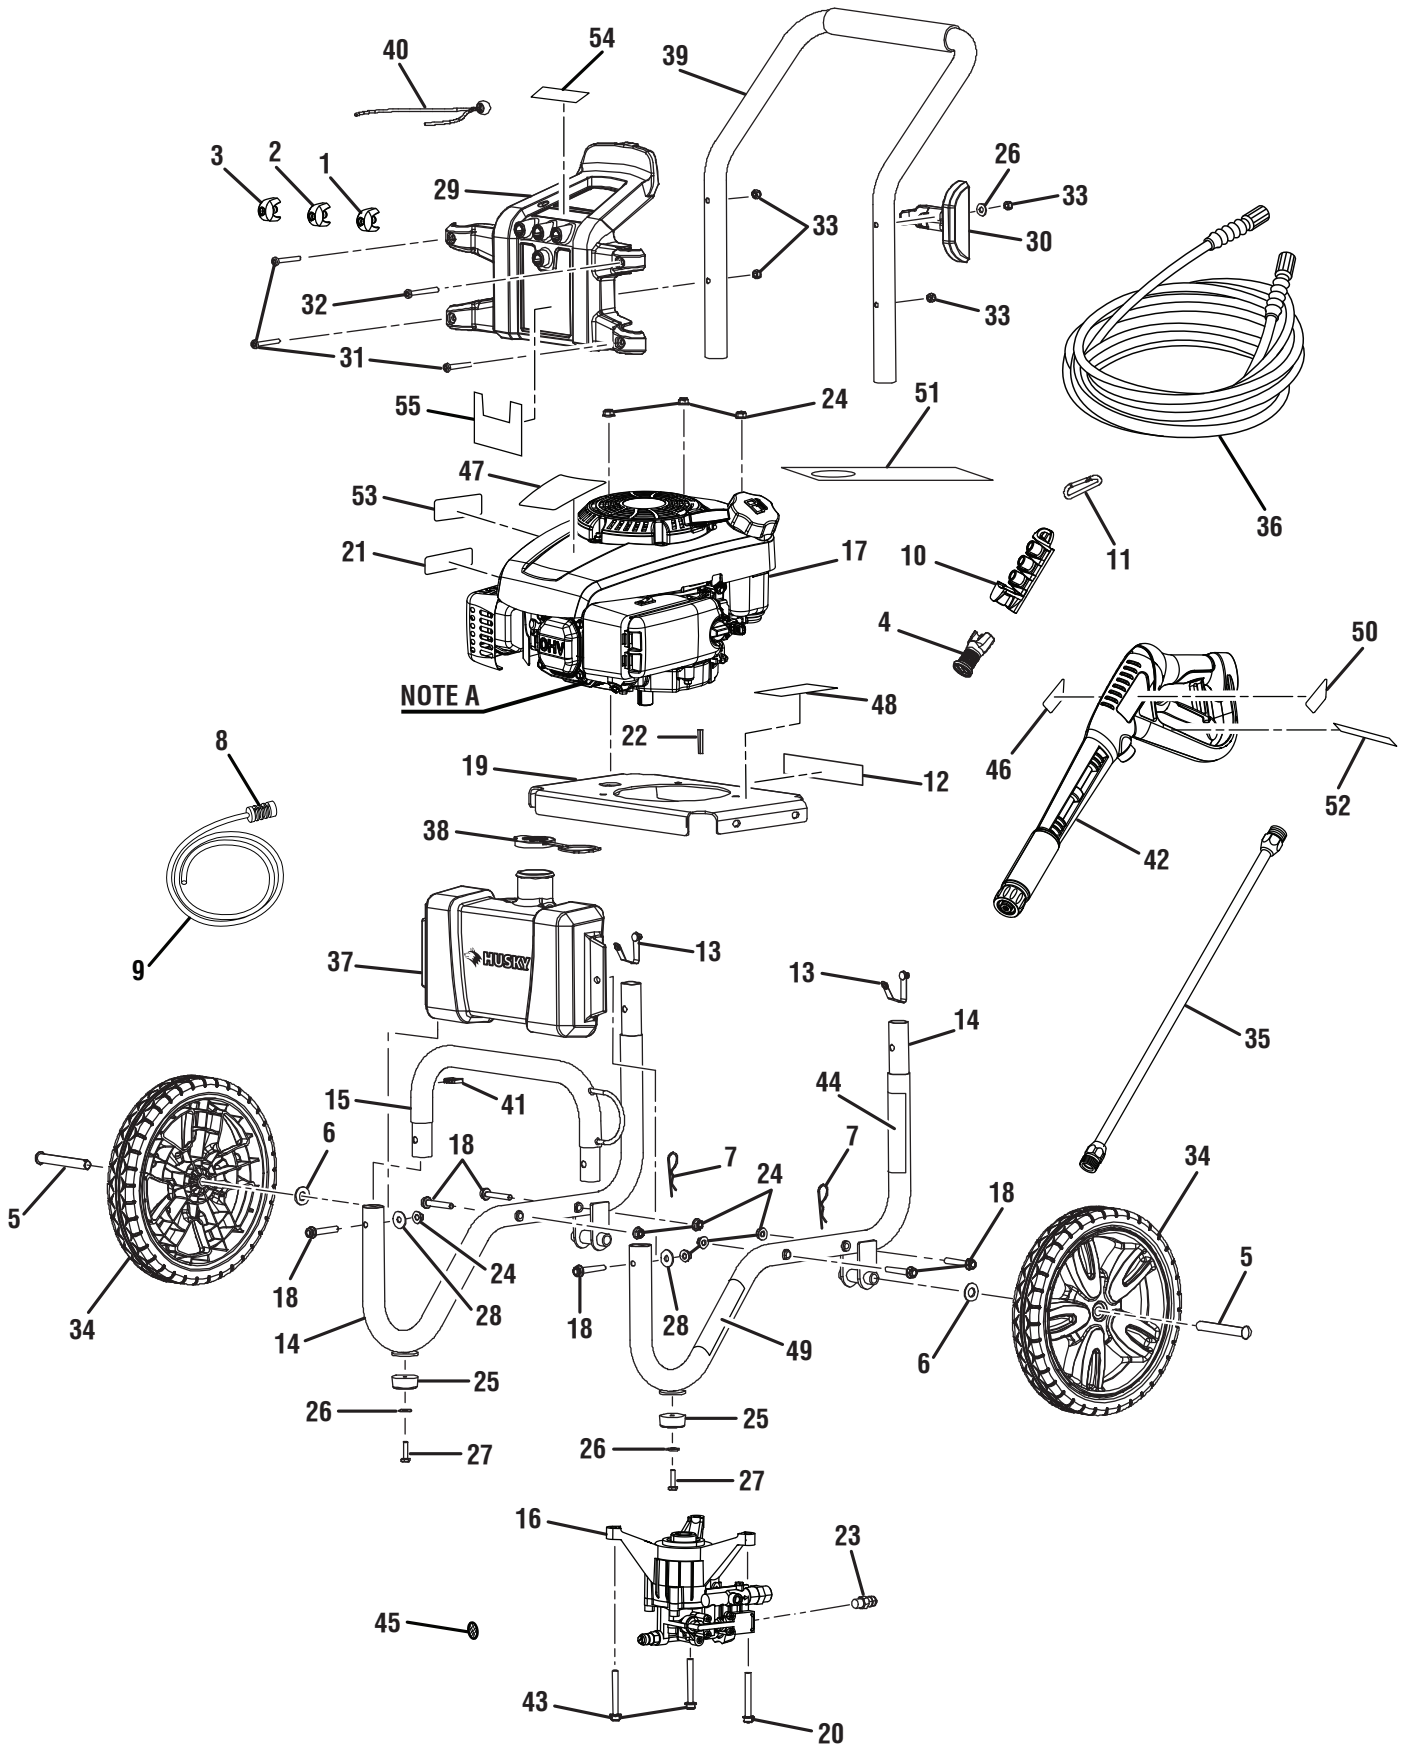

HUSKY PRESSURE WASHER – MODEL NOS. HU80709A/HU80911A

The model number will be found on a plate attached to frame. Always mention the model number in all correspondence regarding your **PRESSURE WASHER** or when ordering replacement parts.

PARTS LIST

KEY NO.	PART NUMBER	DESCRIPTION	QTY.	KEY NO.	PART NUMBER	DESCRIPTION	QTY.
1	308697005	0° Nozzle.....	1	39	308638002	Handle Assembly.....	1
2	308699005	25° Nozzle.....	1	40	310664001	Bungee Cord and Bead Assembly.....	1
3	308700010	40° Nozzle.....	1	41	518650001	Injection Hose Holder	1
4	310660001	Soap Blaster Nozzle	1	42	308760017	Trigger Handle Assembly.....	1
5	620599001	Axle.....	2	43	660962003	Bolt (M8 x 60 mm, Flange Hex Hd.).....	2
6	638275002	Washer (1/2 in.).....	2	44	940617037	Engine Quick Start Label.....	1
7	678238001	Hitch Pin	2	45	308662001	Filter Screen.....	1
8	518391001	Filter.....	1	46	940654052	Trigger Handle Warning Label	1
9	561399003	Injection Hose.....	1	47	940705040	Engine Logo Label.....	1
10	570727006	Nozzle Storage	1	48	940654079	Warning Label.....	1
11	638637001	Spring Clip.....	1	49	940613036	Pump Quick Start Label	1
12	940599001	Data Label (HU80709A)	1	50	940726008	Trigger Handle Logo Label	1
	940599002	Data Label (HU80911A)	1	51	940715003	Engine Oil Fill (Hang Tag).....	1
13	308421004	Lock Button w/Spring Clip	2	52	940786001	Wand Label (Max Rating).....	1
14	308471012	Main Frame Assembly (Inc. Key Nos. 13 & 25-27).....	2	53	940778003	Hot Muffler Label.....	1
15	308659002	Front Frame	1	54	940378008	Nozzle Label	1
16	308653006	Pump (Inc. Key Nos. 43-45).....	1	55	940779001	Performance Label	1
17	Note A	Engine (Kohler).....	1	Not Shown:			
18	660962001	Bolt (M8 x 55 mm, Hex Hd.)	6		940872001	E85 Label.....	1
19	638662003A	Engine Plate.....	1		940972002	Kohler Front Label	1
20	661309002	Screw (3/8-16 x 40 mm)	1		940654088	UL Fire Warning Label	1
21	940496001	Check Lubricant Label.....	1		940474002	On-Off Switch Label	1
22	678041002	Output Shaft Key	1		940617036	Pump Quick Start Label	1
23	678169004	Thermal Release Valve.....	1		940647044	Choke Label.....	1
24	678774002	Lock Nut (M8 x 1-1/4 in.).....	9		940654083	Husky Wand Warning Label	1
25	570554001	Wear Pad	2		940654130	Danger Label	1
26	638128004	Washer (1/4 in.).....	3		940726014	Husky Wand Logo Label	1
27	661503001	Bolt (1/4-20 x 1 in. Hex Hd.).....	2		940778002	Hot Muffler Label.....	1
28	638675001	Washer (5/16 in.).....	2		940779034	Performance Label	1
29	310673002	Hose and Nozzle Holder.....	1		940786005	Husky Wand Rating Label	1
30	518791001	Wand Holder.....	1		940866002	Recoil OHV Label	1
31	661501001	Screw (1/4-20 x 1.85 in., Torx)....	3		941486003	Husky Inquiries Label	1
32	661501002	Screw (1/4-20 x 2.27 in., Torx)....	1		*	Lubricant (SAE 10W30).....	1
33	678016006	Lock Nut (1/4-20).....	4		960718004	Operator's Manual (Kohler Engine).....	1
34	308451004	Wheel (12 in. x 2 in.)	2		987000949	Operator's Manual (HU80709A/HU80911A).....	1
35	308494003	Spray Wand	1				
36	308835004	High Pressure Hose.....	1				
37	518792002	Soap Tank.....	1				
38	310650002	Soap Tank Cap	1				

STANDARD HARDWARE ITEM – MAY BE PURCHASED LOCALLY

NOTE A: Techtronic Industries North America, Inc., will not provide engines as replacement parts. Engines are covered through the engine manufacturer's warranty. Consult the accompanying engine manual or contact our service department for assistance.